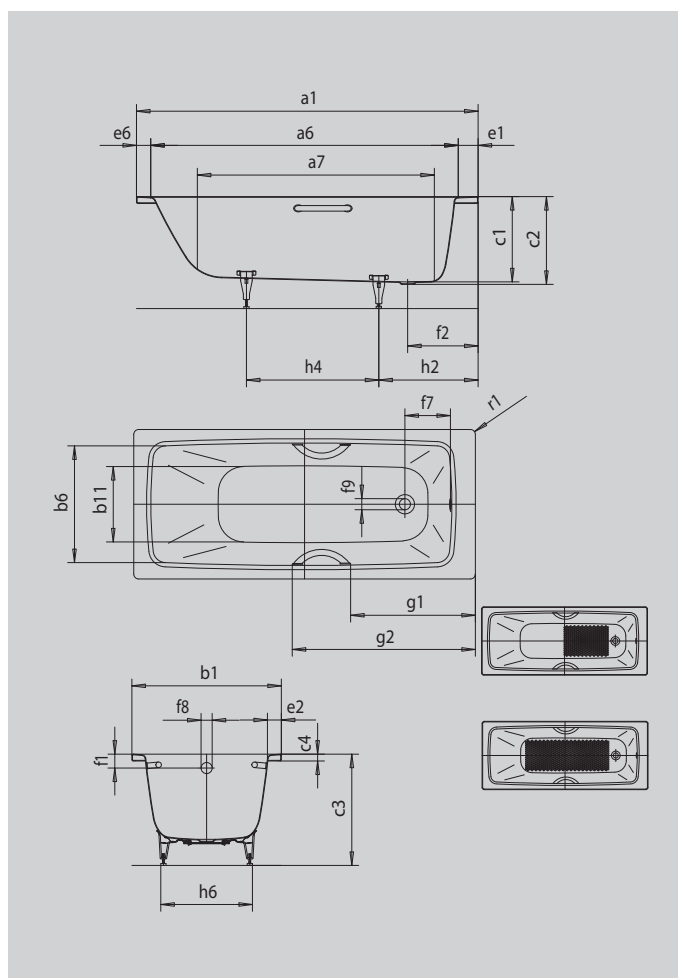

CAYONO

CAYONO STAR

- Single-seat bath with waste positioned at the foot end
- Independent Anti-slip design
- Modern rectangular bathtub with spacious interior of the tub
- Also available with grips
- Made of KALDEWEI steel enamel

Similar illustration

UNIVERSAL GRIP TYPE A

Model		747
External length [mm]	a_1	1500 mm
Internal length (top) [mm]	a_6	1310 mm
Internal length (bottom) [mm]	a_7	1010 mm
External width [mm]	b_1	700 mm
Internal width (top) [mm]	b_6	570 mm
Internal width (bottom) [mm]	b_{11}	400 mm
Depth inside [mm]	c_1	400 mm
Depth incl. waste hole [mm]	c_2	410 mm
Height with feet [mm]	c_3	535 - 555 mm
Height of rim [mm]	c_4	32 mm
Width of rim (foot end; long side; head end) [mm]	$e_1; e_2; e_6$	110; 63; 80 mm
Distance top edge to centre of overflow hole [mm]	f_1	65 mm
Distance bath edge to centre of waste hole [mm]	f_2	330 mm
Distance centre of waste hole to centre of overflow hole [mm]	f_7	213 mm
Diameter of overflow hole [mm]	f_8	Ø 52 mm
Diameter of waste hole [mm]	f_9	Ø 52 mm
Distance foot end of bath edge to centre of foot [mm]	h_2	450 mm
Distance between the feet [mm]	h_4	560 mm
Width of feet max. [mm]	h_6	435 mm
External radius [mm]	r_1	23 mm
Water volume [l]		89 l
Pedestal		5030
Net weight [kg]		38 kg
Anti-slip		455 x 315 mm
Full anti-slip		655 x 315 mm

Subject to technical alterations, tolerances and errors. Similar illustration. 70 litres displacement on average.

KALDEWEI