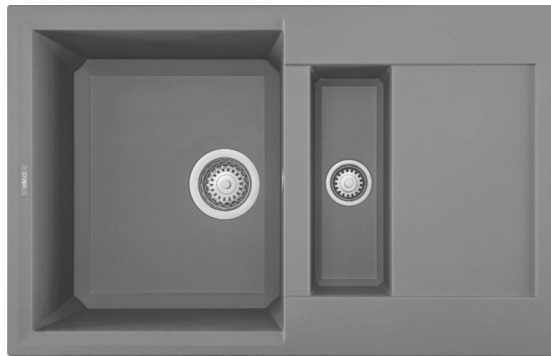

## Technical Drawing

	1½-bowl sink with drainer
<b>Model</b>	EASY 325
<b>Base (mm)</b>	600
	Inset
<b>Dimensioni (mm)</b>	780 x 500
<b>Dimensioni (mm)</b>	760 x 480
<b>Number of Bowls</b>	
<b>Bowl Depth (mm)</b>	220
<b>Base (kg)</b>	17,49
<b>Net Weight (kg)</b>	11,80
<b>Packaging Dimension (kg)</b>	870 x 575 x 300
<i>(kg)</i>	0,150
<b>Packaging</b>	Cardboard and polyethylene