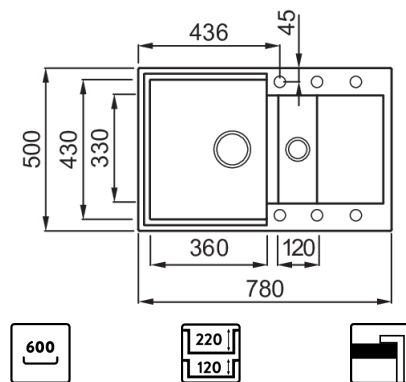

## Technical Drawing

	1½-bowl sink with drainer
<b>Model</b>	EASY 325
<b>Base (mm)</b>	600
	Inset
<b>Dimensioni (mm)</b>	780 x 500
<b>Dimensioni (mm)</b>	760 x 480
<b>Number of Bowls</b>	
<b>Bowl Depth (mm)</b>	220
<b>Base (kg)</b>	17,49
<b>Net Weight (kg)</b>	11,80
<b>Packaging Dimension (kg)</b>	870 x 575 x 300
<i>(kg)</i>	0,150
<b>Packaging</b>	Cardboard and polyethylene